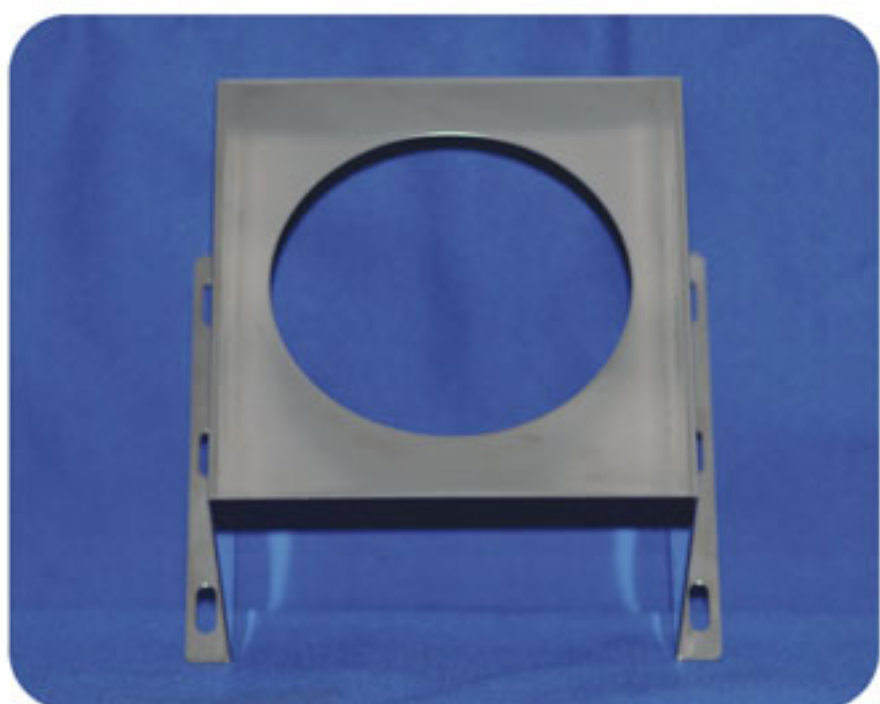

# Quality Technology

專利品仿冒必究

安裝配件 Accessories

The patent counterfeits must in vestigation

型號(TYPE):D4D6A

型號(TYPE):D4E6A